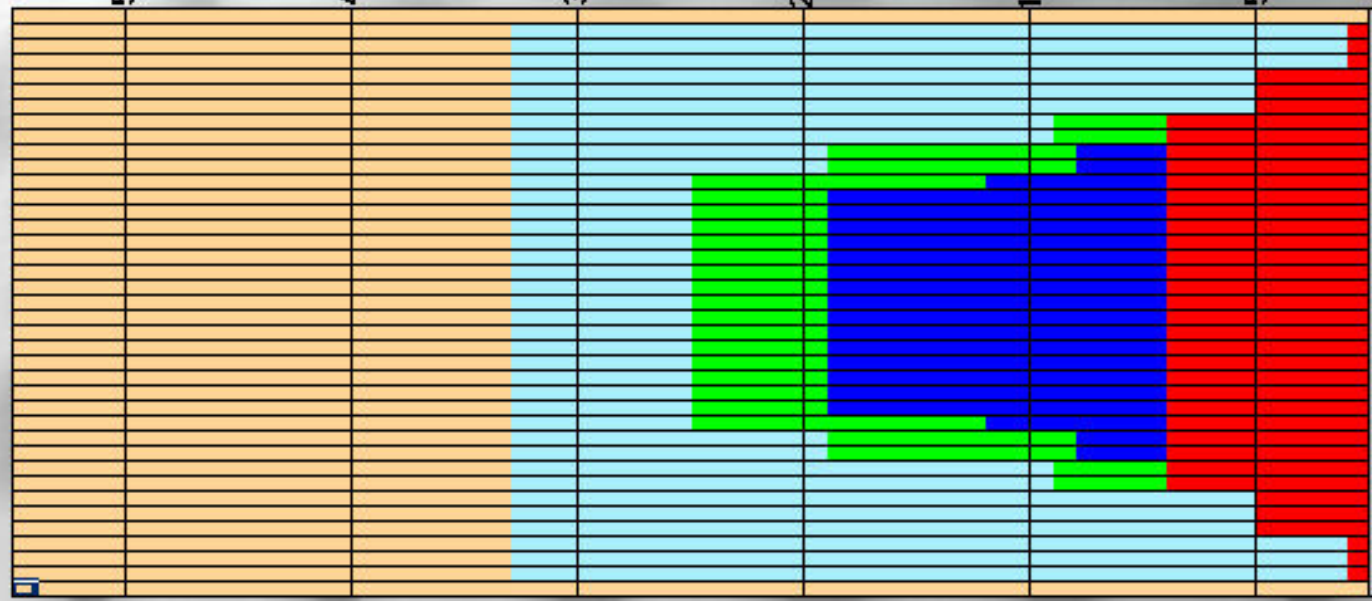

Select a Pattern Elite 2008 38'

Forward Oil Total

12.28 ml

Forward Boards Crossed

307

[Print](#)

[Help](#)

Oil Per Board

Oil Pattern Distance

Volume Oil Total ml

Total Boards Crossed

	Start	Stop	Loads	Speed	Crossed	Start	End	Feet	T Oil
1	2L	2R	2	10	74	0	1	1	2960
2	5L	5R	2	14	62	1	5	4	2480
3	8L	8R	2	14	50	5	9	4	2000
4	10L	10R	2	14	42	9	13	4	1680
5	12L	12R	2	14	34	13	17	4	1360
6	13L	13R	3	18	45	17	24	7	1800
7	2L	2R	0	26	0	24	38	14	0
8									
9									
10									
11									
12									
13									
14									
15									

Reverse Oil Total ml

	Start	Stop	Loads	Speed	Crossed	Start	End	Feet	T Oil
1	2L	2R	0	22	0	38	30	-8	0
2	12L	12R	2	18	34	30	24	-6	1360
3	10L	10R	4	18	84	24	14	-10	3360
4	8L	8R	2	18	50	14	9	-5	2000
5	2L	2R	0	14	0	9	0	-9	0
6									
7									
8									
9									
10									
11									
12									
13									
14									
15									

Double Click to change a Color on the graph.

- Forward Oil
- Reverse Oil
- Combined Oil
- Buff Area

Reverse Boards Crossed

168